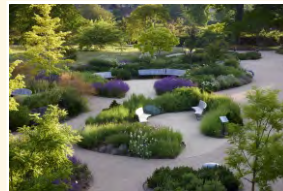

## Why Narmada Darshan ?

- ✦ Convenient location: Well developed surroundings, superb location with wide access roads & proximity to attractions.
- ✦ World class facilities & infrastructure .
  - ✦ Wide RCC roads for smooth transit within the campus.
  - ✦ Underground drainage.
  - ✦ Beautiful landscape and well developed gardens.
  - ✦ Extensive greenery and plantation surrounding the campus.
- ✦ Meditation Area: A peaceful spot dedicated to meditation, fostering mental wellness and relaxation, promoting healthy lifestyle.
- ✦ Fitness Zone: Indoor and outdoor gym with a dedicated yoga platform.
- ✦ Vastu based layout for a harmonious living environment.
- ✦ Proximity to nature: With its closeness to the Narmada River and Dhuandhar Waterfall, Narmada Darshan offers a unique lifestyle where you can enjoy peaceful, natural surroundings while staying connected to essential amenities.
- ✦ Peaceful & Secure Living: Enjoy a tranquil, secure environment with 24/7 security, perfect for families seeking a serene place to call home.

Imagine waking up to the sound of birds and surrounded by lush greenery and awe-inspiring landscapes. Here, every moment brings you closer to nature, while providing all the comforts and amenities of modern life.